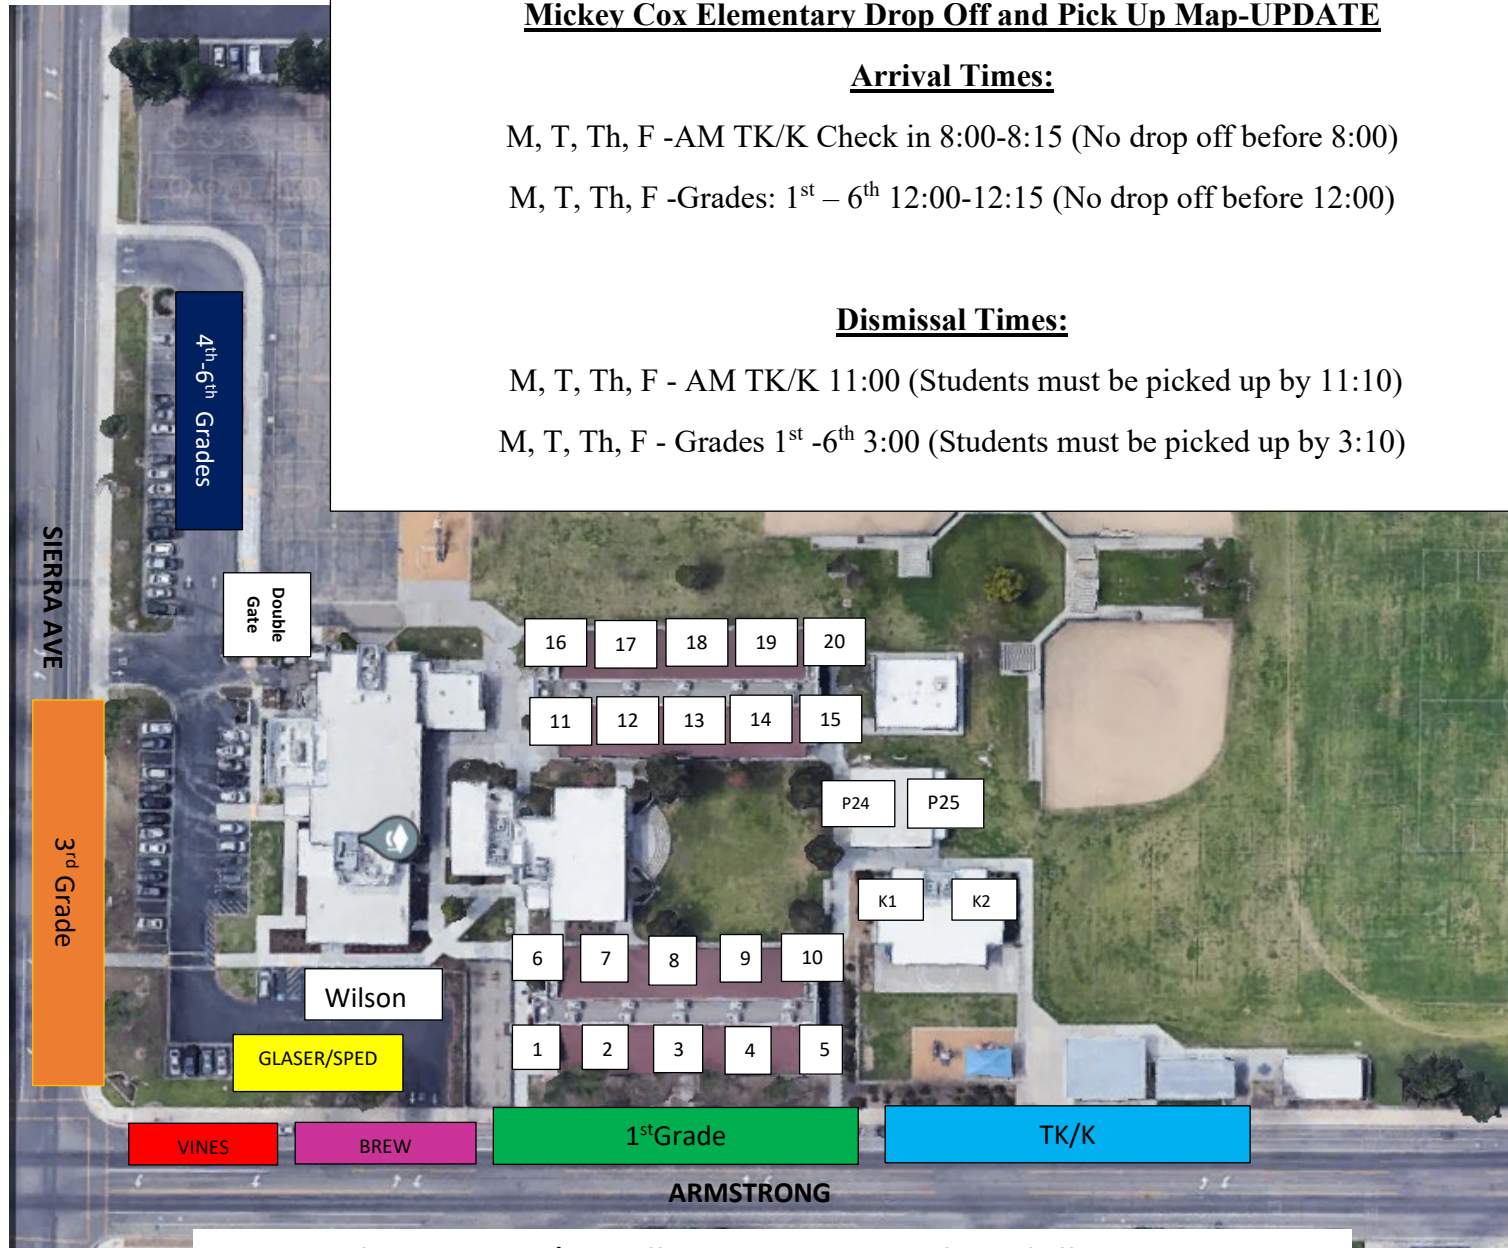

Mickey Cox Elementary Drop Off and Pick Up Map-UPDATE

Arrival Times:

M, T, Th, F -AM TK/K Check in 8:00-8:15 (No drop off before 8:00)

M, T, Th, F -Grades: 1st – 6th 12:00-12:15 (No drop off before 12:00)

Dismissal Times:

M, T, Th, F - AM TK/K 11:00 (Students must be picked up by 11:10)

M, T, Th, F - Grades 1st -6th 3:00 (Students must be picked up by 3:10)

Mrs. Wilson's Class: Pick up/Drop off in reserved parking in front of office

Mrs. Glaser's Class: Pick up/Drop Off in reserved parking across from office

Mrs. Brew's and Mrs. Vines' Classes: Pick up from sidewalk on Armstrong

Only staff will be permitted to enter the interior of the campus. Please wait for your students at the designated drop off area for their grade.