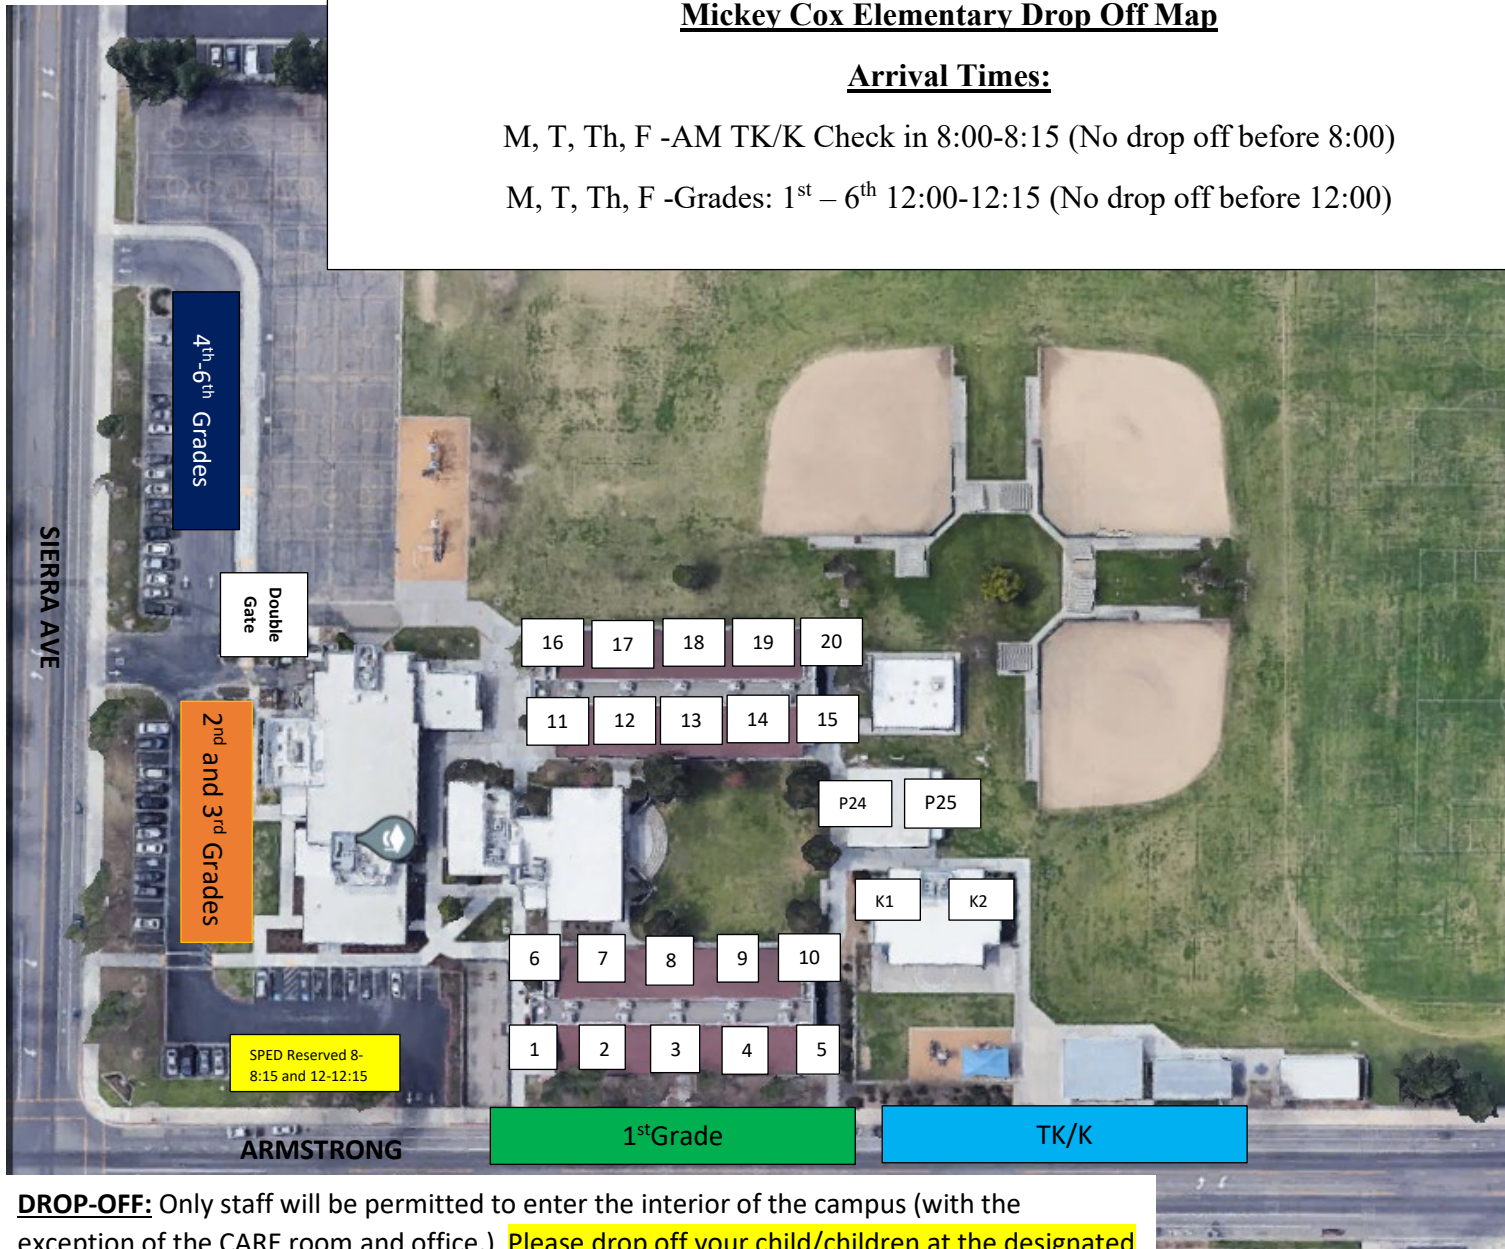

Mickey Cox Elementary Drop Off Map

Arrival Times:

M, T, Th, F -AM TK/K Check in 8:00-8:15 (No drop off before 8:00)

M, T, Th, F -Grades: 1st – 6th 12:00-12:15 (No drop off before 12:00)

DROP-OFF: Only staff will be permitted to enter the interior of the campus (with the exception of the CARE room and office.) **Please drop off your child/children at the designated drop off area for their grade.** Once dropped off, students should proceed to their classrooms. Temperature checks will be taken by staff prior to students entering the the classroom. If a student has a temperature of 100 or higher, their parent/guardian will be asked to pick them up from the CARE room.